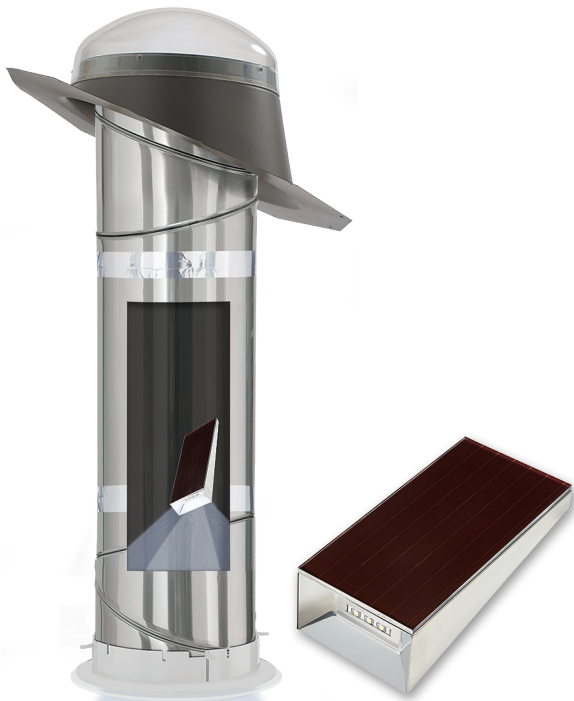

The VELUX Sun Tunnel Skylight

Every room in your home deserves to be filled with natural light—even those in the center of your home. Unlike traditional windows and skylights, the VELUX Sun Tunnel Skylight can be installed within an afternoon and at a fraction of the cost. The sun tunnel's highly reflective and cylinder shape fits between your ceiling supports, allowing light to travel from your roof down to the space below uninhibited.

(Rigid Tunnels)
Rotates 45°.
Elbows are 12" long.

6

Ceiling Ring

Diffuses light into the space using an energy efficient frosted dual diffuser system. Diffuser options can be customized to meet décor and style.

Free Light. Day or Night.

VELUX Sun Tunnel Solar Night Light

When the sun goes down, let a moon-like glow light your way. Designed to fit inside your VELUX Sun Tunnel Skylight, the VELUX Solar Night Light provides your space with a soft, soothing light from above when natural light isn't available

30% Solar Federal Tax Credit

You are eligible to receive a 30% federal tax credit on your entire VELUX Sun Tunnel Skylight product and installation when paired with the VELUX Solar Night Light.

Stay in the light
Have the light you need at night with the soft glow from the solar night light.